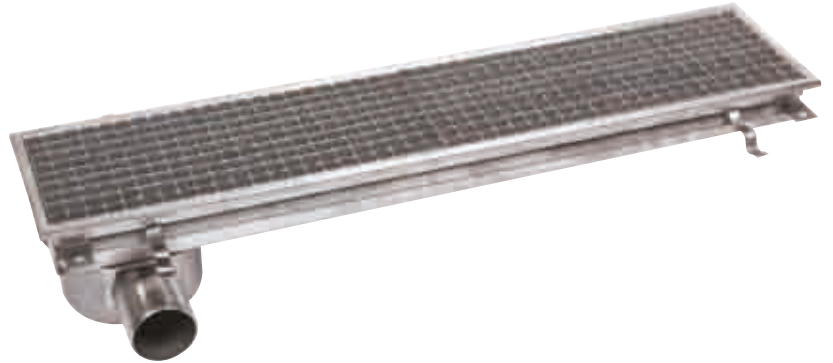

Sığ / Shallow

Model/Model	Dış Ölçüler/ External Dimensions
MTLYC-29	210x915x160 mm.
MTLYC-211	210x1176x160 mm.
MTLYC-213	210x1357x160 mm.
MTLYC-216	210x1618x160 mm.
MTLYC-218	210x1798x160 mm.
MTLYC-220	210x2061x160 mm.
MTLYC-222	210x2241x160 mm.
MTLYC-225	210x2502x160 mm.

Sığ / Shallow

Model/Model	Dış Ölçüler/ External Dimensions
MTLYC-39	300x915x145 mm.
MTLYC-311	300x1183x145 mm.
MTLYC-313	300x1364x145 mm.
MTLYC-316	300x1625x145 mm.
MTLYC-318	300x1805x145 mm.
MTLYC-320	300x2068x145 mm.
MTLYC-322	300x2248x145 mm.
MTLYC-325	300x2510x145 mm.

YANDAN ÇIKIŞLI KENARDAN SİFONLU
210 mm. Bir yönden tek çıkışlı, eğimli

SIDE OUTLET OFFSET DRAIN
210 mm. Single outlet from one direction, inclined